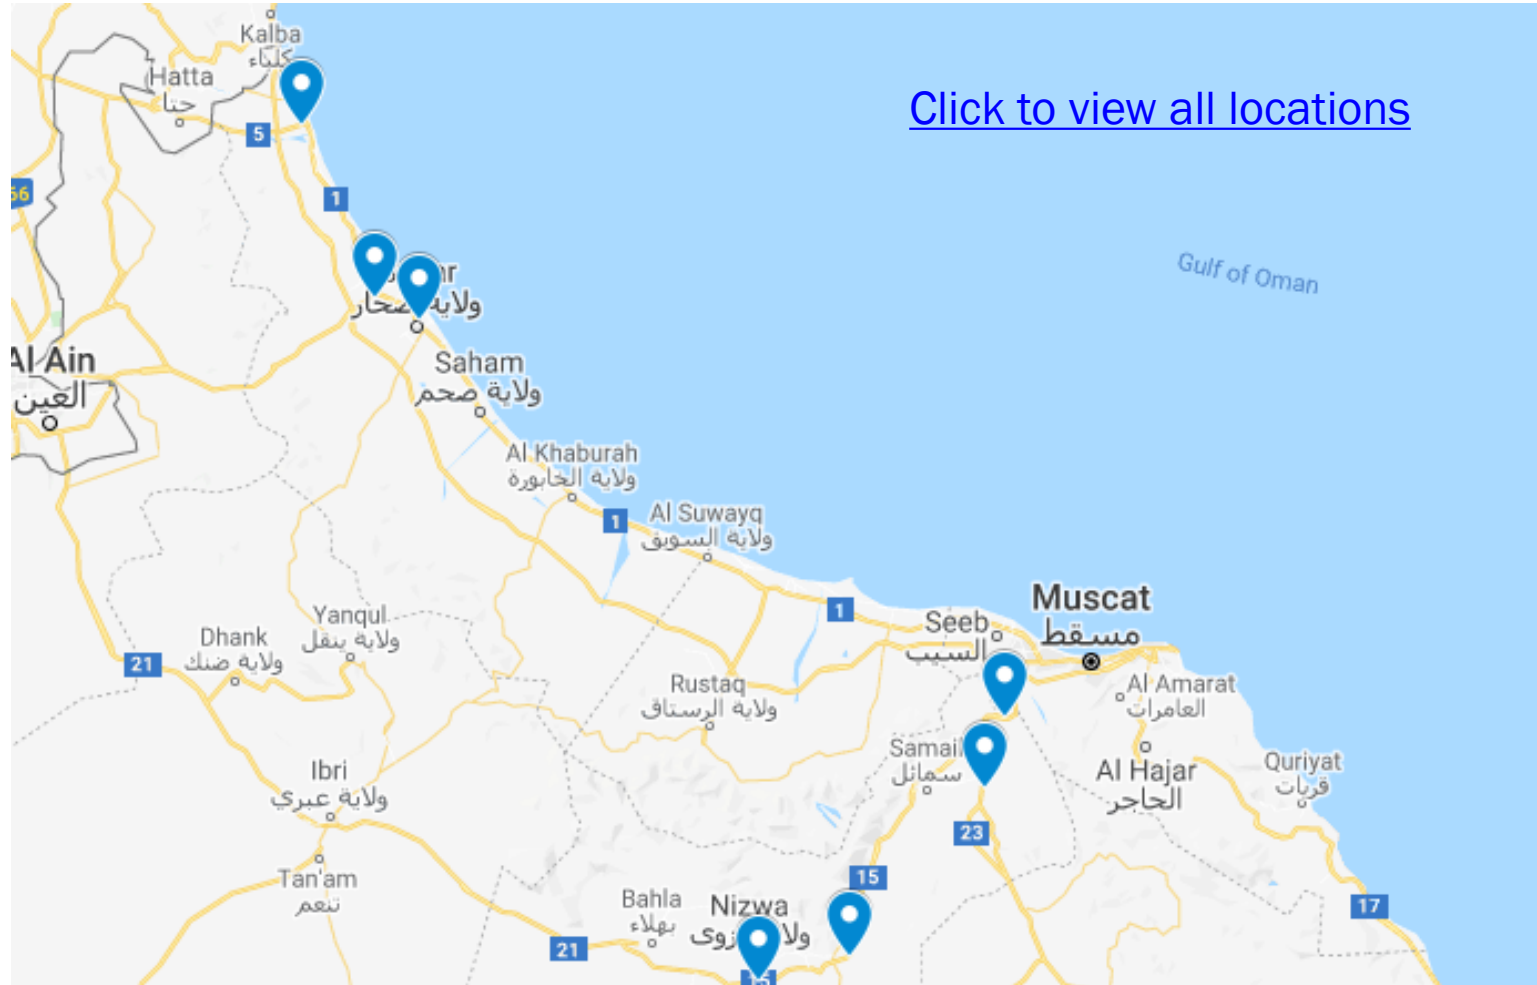

Azaiba 18 Nov., Al Mouj Street
547,500 impressions annually

Mubashir Digital Billboards in Oman Oil

YOUR AD HERE

مباشير
mubashir

ahlain أهلين

YOUR AD HERE

مباشير
mubashir

Mubashir Digital Billboards in Oman Oil – 22 locations (Muscat Region)

- 📍 Mawaleh South
- 📍 Mabella Hay Al Ain
- 📍 Mabella Al Forosiya
- 📍 Al Khoud New
- 📍 Bousher (Avenues Mall)
- 📍 Al Khuwair 33
- 📍 Qurum Heights (Jabal)
- 📍 Al Amerat Heights
- 📍 Al Amerat Wadi Hatat Twin
- 📍 Al Amerat Al Atkyah
- 📍 CBD

- 📍 Mabella Twin SS
- 📍 Al Seeb Soor
- 📍 Al Hadeed
- 📍 Burj Al Sahwah
- 📍 Mabella South
- 📍 Rusail Expressway
- 📍 Mabella Hay Al Tadamun
- 📍 Ghala Industrial
- 📍 Mabella Modern
- 📍 Al Ghubra Highway
- 📍 Manumah
- 📍 Mabella Al Ehsan

Mubashir Digital Billboards in Oman Oil – 10 locations (Al Dakhiliyah – Al Batinah - Dhofar Region)

Al Dakhiliyah

- 📍 Nizwa Hail Firq
- 📍 Izki Bypass
- 📍 Bidbid – Seh Ahmer
- 📍 Samail Highway

Al Batinah

- 📍 Shinas – Aqar Twin
- 📍 Sohar – Al Tareef
- 📍 Sohar – Falaj Al Qabail