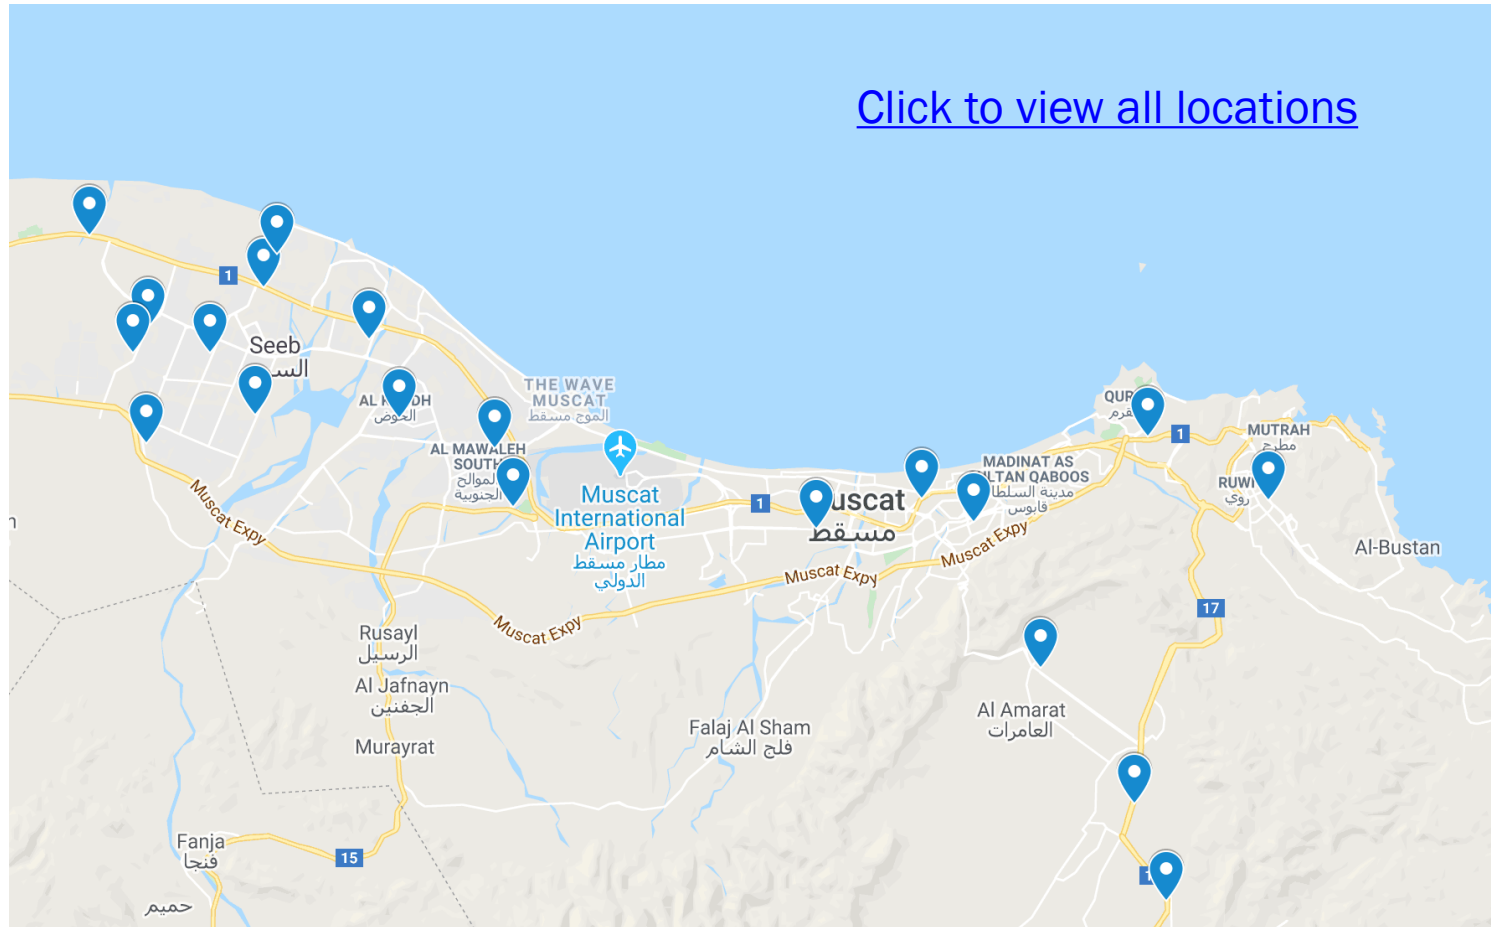

Azaiba 18 Nov., Al Mouj Street
547,500 impressions annually

Mubashir Digital Billboards in Oman Oil

YOUR AD HERE

مباشير
mubashir

ahlain أهلين

YOUR AD HERE

مباشير
mubashir

Mubashir Digital Billboards in Oman Oil – 22 locations (Muscat Region)

- 📍 Mawaleh South
- 📍 Mabella Hay Al Ain
- 📍 Mabella Al Forosiya
- 📍 Al Khoud New
- 📍 Bousher (Avenues Mall)
- 📍 Al Khuwair 33
- 📍 Qurum Heights (Jabal)
- 📍 Al Amerat Heights
- 📍 Al Amerat Wadi Hatat Twin
- 📍 Al Amerat Al Atkyah
- 📍 CBD

- 📍 Mabella Twin SS
- 📍 Al Seeb Soor
- 📍 Al Hadeed
- 📍 Burj Al Sahwah
- 📍 Mabella South
- 📍 Rusail Expressway
- 📍 Mabella Hay Al Tadamun
- 📍 Ghala Industrial
- 📍 Mabella Modern
- 📍 Al Ghubra Highway
- 📍 Manumah
- 📍 Mabella Al Ehsan

Mubashir Digital Billboards in Oman Oil – 10 locations (Al Dakhiliyah – Al Batinah - Dhofar Region)

Al Dakhiliyah

- 📍 Nizwa Hail Firq
- 📍 Izki Bypass
- 📍 Bidbid – Seh Ahmer
- 📍 Samail Highway

Al Batinah

- 📍 Shinas – Aqar Twin
- 📍 Sohar – Al Tareef
- 📍 Sohar – Falaj Al Qabail