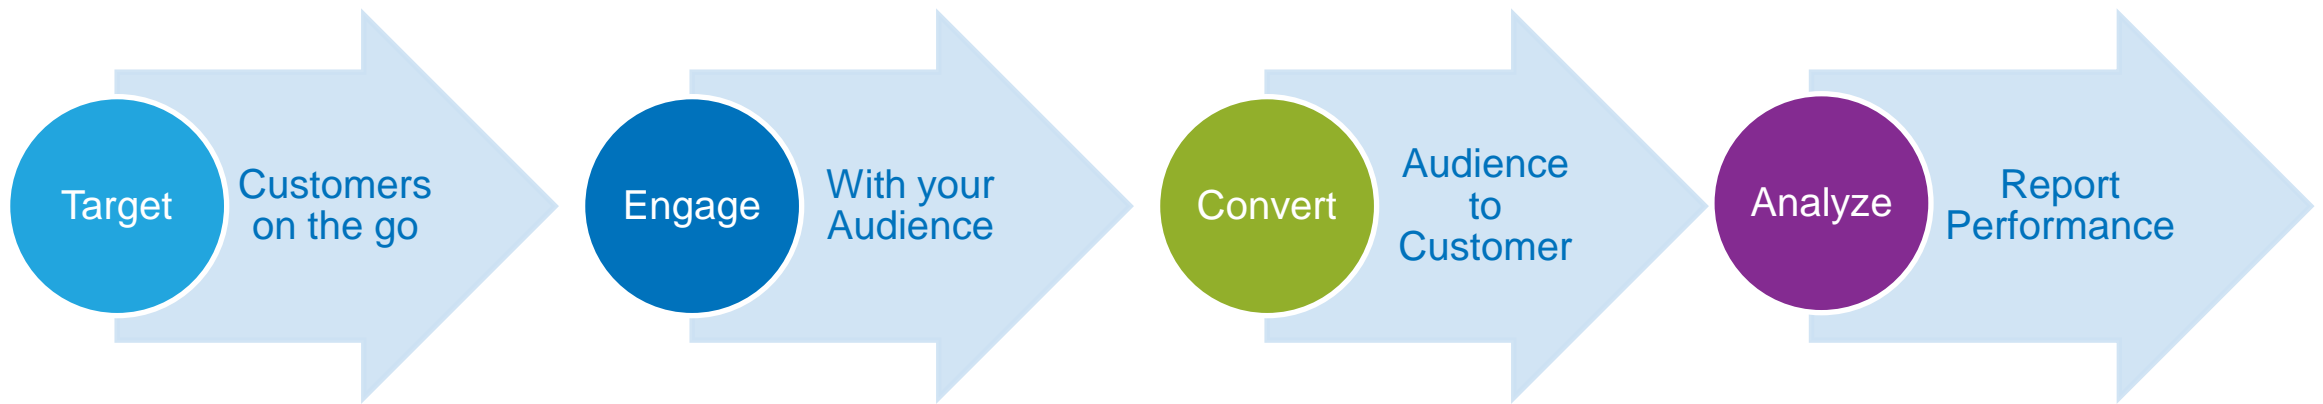

مباشير

mubashir

“Your Story, Your Channel”

About Us

- Mubashir has established itself as an innovator in the field of Digital out of Home & Smart Retail technology, proposing daring digital solutions that can transform communities, businesses and connect them into a sustainable society.
- Mubashir Digital OOH Network is a hyper-localized integrated digital platform where marketers are able to connect with their customers through targeted content in real-time.

Network in a Nutshell

- 90 screens & billboards
- Covering areas across Oman
- A million reach/month
- 24/7 video ad
- Competitive Pricing
- Measurability

Network Features & Location Information

Mubashir Smart Screens at Shell – LOOP Position